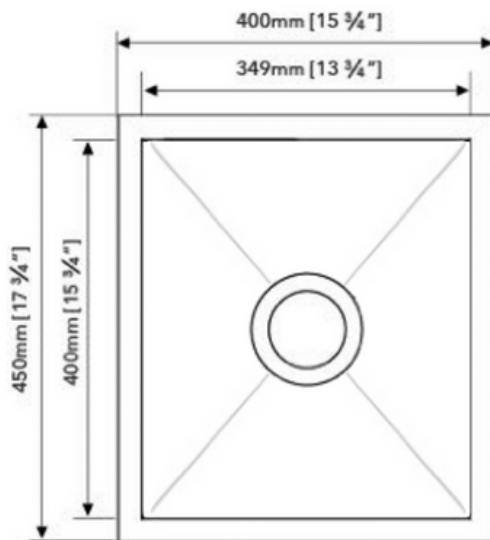

STAINLESS STEEL SINK

STOCK PROGRAM

MODEL: SS-113-10-1618A1

DEPTH	GAUGE/THICKNESS
9"	18GA

- Square Zero Radius Single Bowl Sink
- Dimensions: 15-3/4"x17-3/4"
- Material: 304
- Finish: Brushed

Undercoated and Sound Pads

3-1/2" Drain Opening

Supplied with Fasteners

cUPC Certified

Disclaimer: Nerval makes every effort to provide accurate specification data. However, specification may change without notice. Please visit nerval website to see Nerval's terms and conditions.